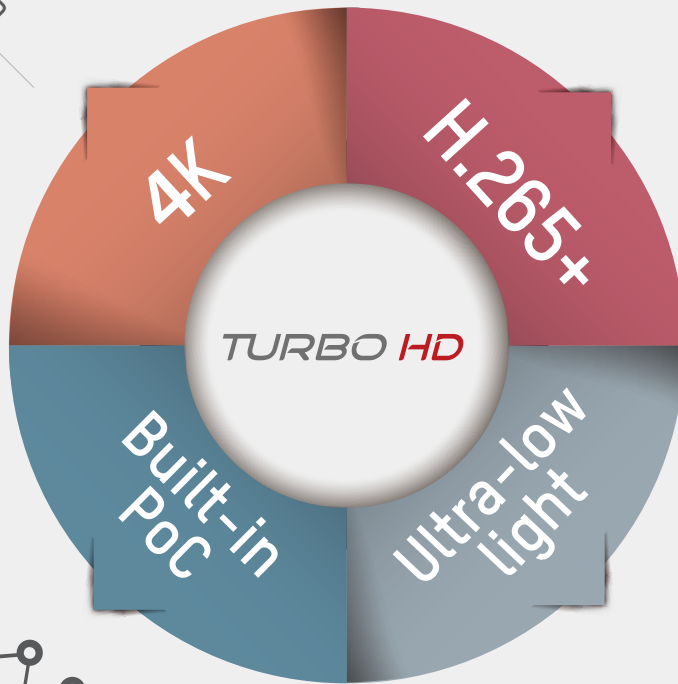

Ultra HD
01

Supreme Compression
02