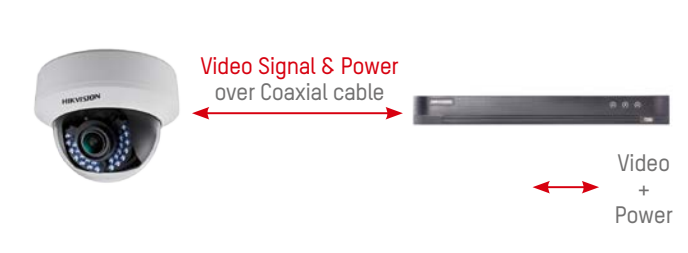

► **Built-in PoC: One Cable Solution**

- Transmits both HD video and power over the same coaxial cable
- Faster, simpler, and less expensive installations
- Patented Hikvision technology