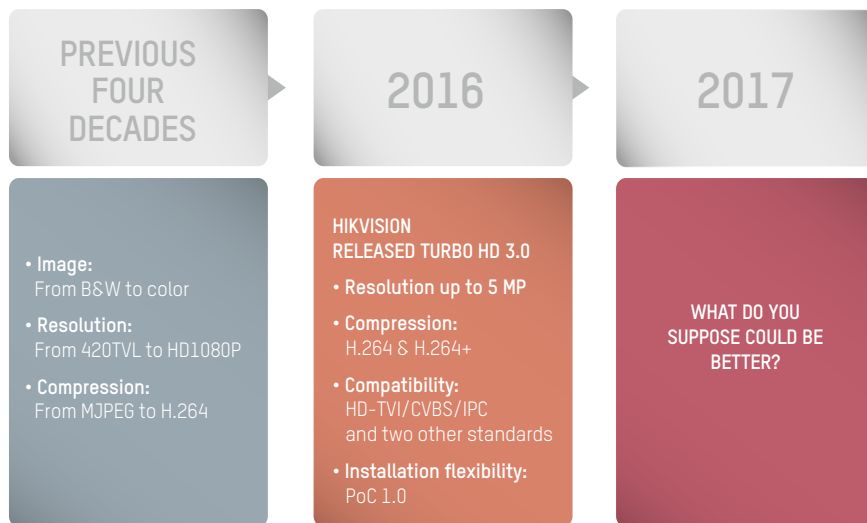

MORE DETAILS WIDER COVERAGE

Analog video surveillance systems have dominated the security industry for more than forty years. It's about time for a new revolution.

Hikvision introduced its first Turbo HD Solution in 2012, and revolutionized analog security. After years of fine-tuning and perfecting this powerful solution, Hikvision has launched Turbo HD 4.0 – a brand new revolution in high-definition, high-performance surveillance video.

Turbo HD 4.0 technology gives your analog security system the powerful boost yet, upgrading the total system to amazing ultra-HD 4K resolution. Bandwidth efficiency improves by 75% using H.265+ compression. And By transmitting both HD video and power over the same coaxial cable, PoC technology ensures installations are faster, simpler, and less expensive.

Give your analog surveillance system a big—BIG!—step up in power and performance with Hikvision's Turbo HD 4.0. In this brochure, we will show you how.

HISTORY