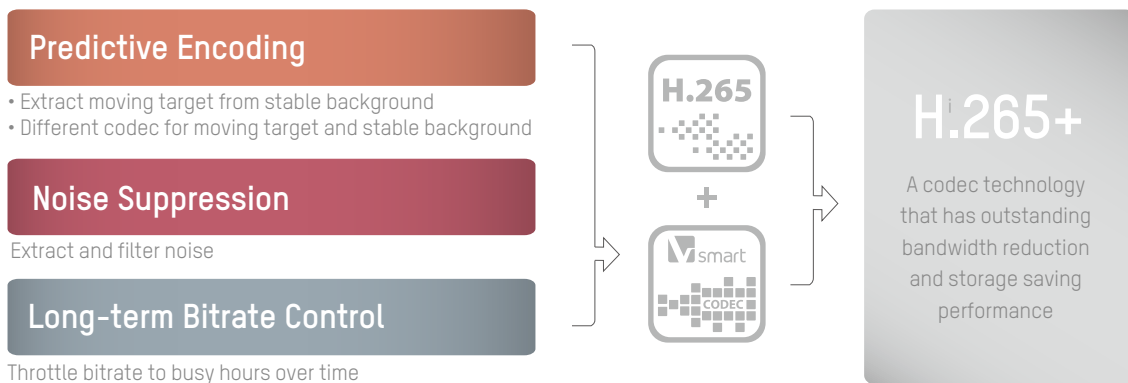

Turbo HD 4.0 technology gives your analog security system the powerful boost yet, upgrading the total system to amazing ultra-HD 4K resolution. Bandwidth efficiency improves by 75% using H.265+ compression. And By transmitting both HD video and power over the same coaxial cable, PoC technology ensures installations are faster, simpler, and less expensive.

While most analog cameras offer only 2 MP resolution, Hikvision's Turbo HD 4.0 Cameras provide ultra-HD resolution up to 4K, resulting in superlative image quality. The latest 4K cameras offer an astounding 8-Megapixel resolution. With wider coverage and more details, 8 MP cameras reduce the blind areas efficiently. A complete, ultra-HD system can be secured from front-end 4K cameras to back-end 4K DVR and 4K HDMI monitors.

## End-to-End 4K Solution

H.265+ compression technology takes analog even further. Based on the H.265/HEVC codec, H.265+ is an intelligent algorithm developed by Hikvision that can greatly decrease the bitrate of video. Bandwidth is radically reduced, storage requirements are minimized, and image quality improved.